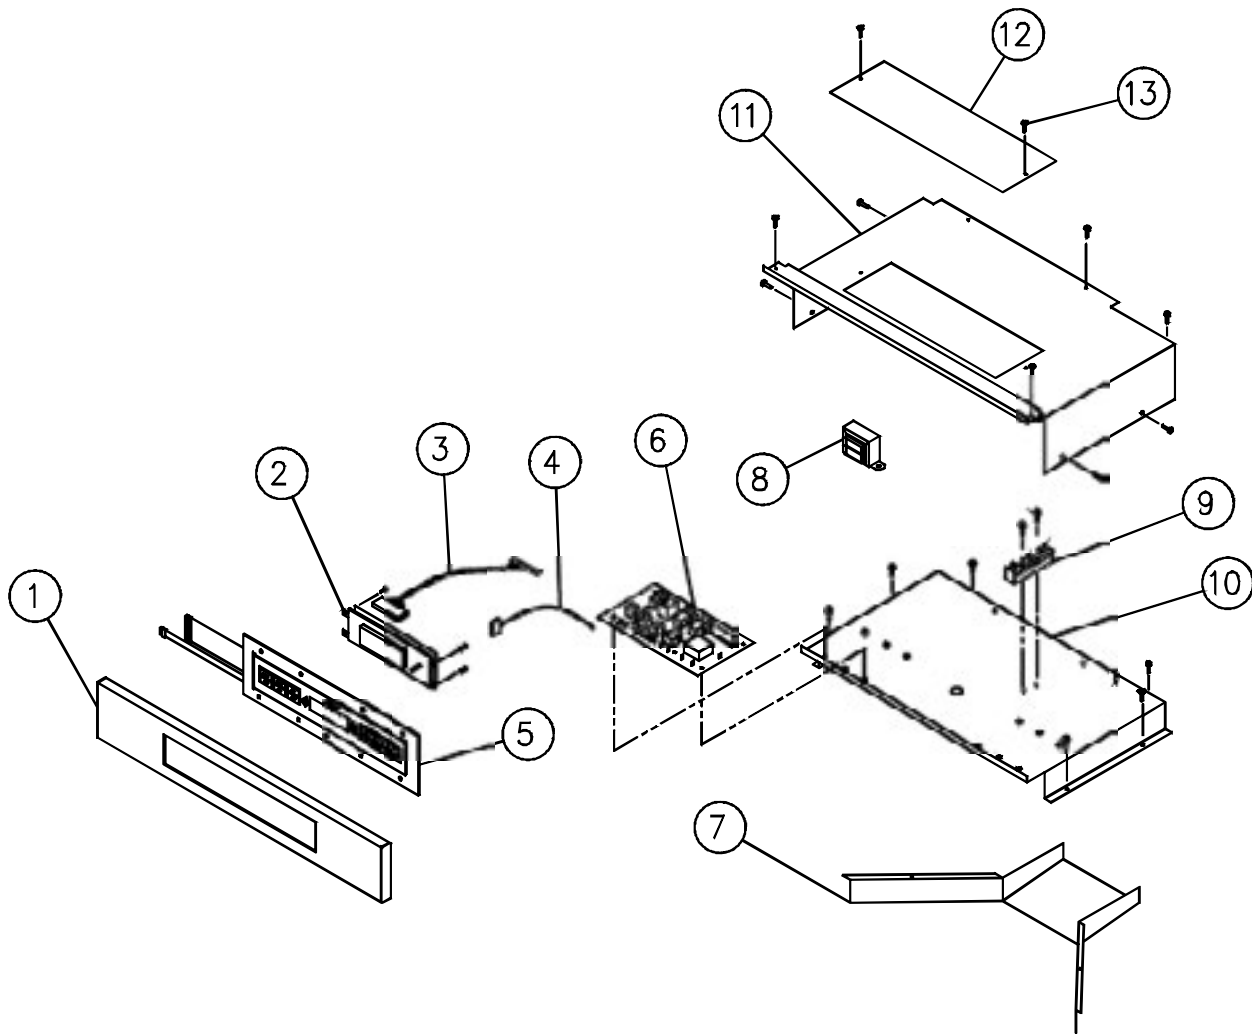

PARTS CATALOG

ECS1xx Single Wall Ovens

Page	Description
2	Bezel Assembly
3	Door Assembly
4	Case Assembly
5	Cell Assembly
6	Components

Revised 04-09-2015

ECS1xx - Single Oven Bezel Assembly

Item	ECS127	ECS130	Description
1	13388S	13401S	Bezel, Stainless
	13388B	13401B	Bezel, Black
	13388R	13401R	Bezel, Arctic
2	62964	62964	Oven Control
3	82445	82445	Harness, ERC to Relay
4	82447	82447	Sensor Harness
5	62682B	62682B	Membrane, Black
	62682R	62682R	Membrane, Arctic
6	92028	92028	Relay Board
7	27455	27455	Transition Duct
8	62808	62808	Transformer
9	82151	82151	Terminal Block
10	27452	27463	Sub Chassis
11	36311	36312	Front, Top Cover
12	36318	36318	Service Panel
13	83023	83023	Screw