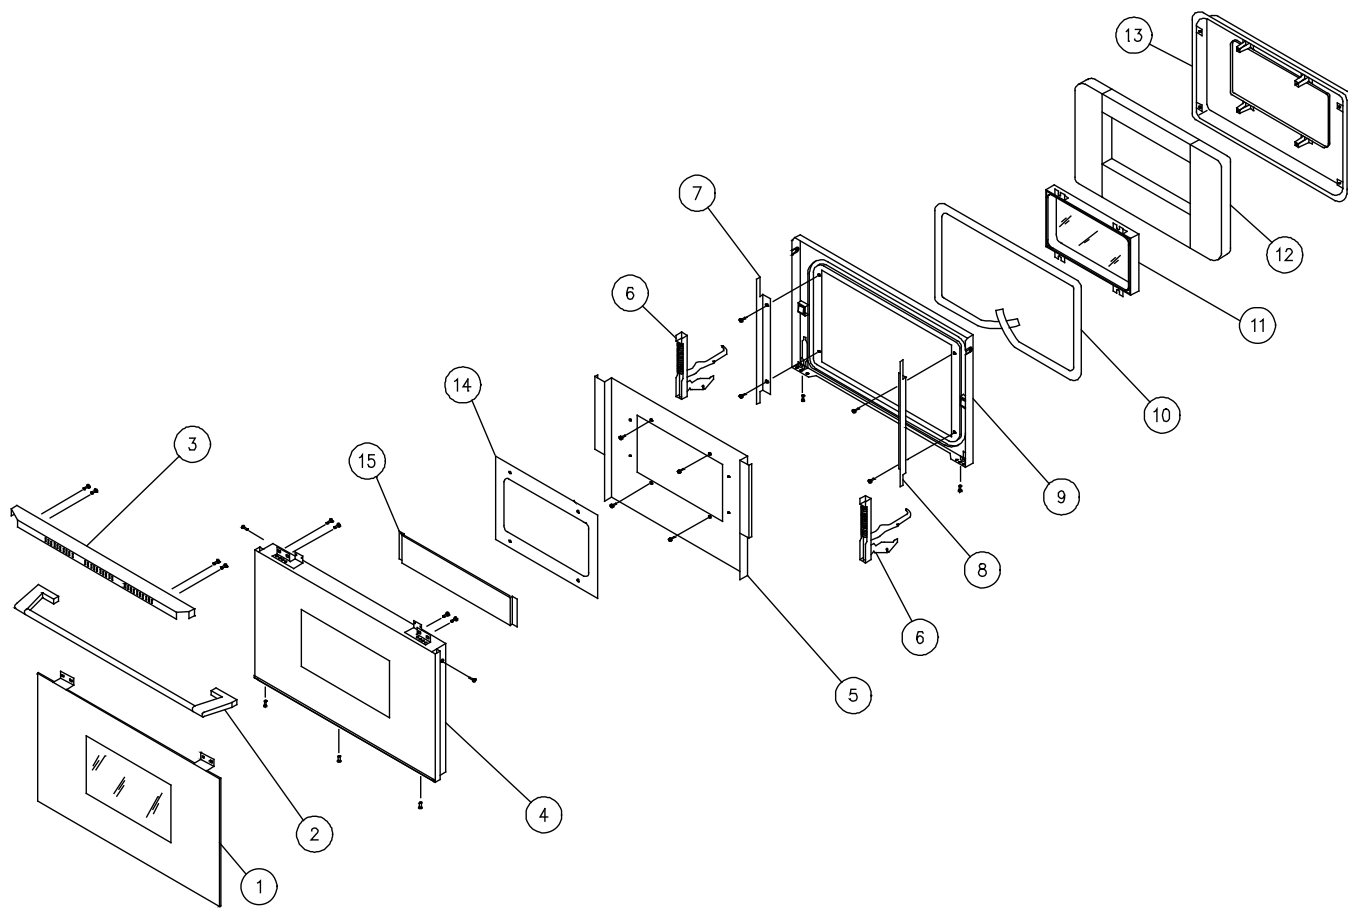

PARTS CATALOG

ECS1xx Single Wall Ovens

Page	Description
2	Bezel Assembly
3	Door Assembly
4	Case Assembly
5	Cell Assembly
6	Components

Revised 04-09-2015

ECS1xx - Single Oven Bezel Assembly

Item	ECS127	ECS130	Description
1	13388S	13401S	Bezel, Stainless
	13388B	13401B	Bezel, Black
	13388R	13401R	Bezel, Arctic
2	62964	62964	Oven Control
3	82445	82445	Harness, ERC to Relay
4	82447	82447	Sensor Harness
5	62682B	62682B	Membrane, Black
	62682R	62682R	Membrane, Arctic
6	92028	92028	Relay Board
7	27455	27455	Transition Duct
8	62808	62808	Transformer
9	82151	82151	Terminal Block
10	27452	27463	Sub Chassis
11	36311	36312	Front, Top Cover
12	36318	36318	Service Panel
13	83023	83023	Screw

ECS1xx Single Oven Door Assembly

Item	ECS127	ECS130	Description
1	66272	66273	Door Skin, Stainless
	82693B/R	82216B/R	Door Glass, Black/Arctic
2	13406Sxx ¹	13407Sxx ¹	Door Handle, Stainless
	13406B/R	13407B/R	Door Handle, Black/Arctic
3	36337	36338	Door Intake Vent, Stainless
	36386B/R	36385B/R	Door Intake Vent, Black/Arctic
4	13635B/R	13636B/R	Door Glass Frame, Black/Arctic
	27633	27634	Door Glass for Stainless units
5	26575B ²	36354B ²	Heat Shield Door, Stainless
	36619B ³	36622B ³	Heat Shield Door, Stainless
	26575 ²	26574 ²	Heat Shield Door, Black/Arctic
	36619B ³	36620B ³	Heat Shield Door, Black/Arctic
6	82508	82508	Door Hinge, Stainless
	82883	82883	Door Hinge, Black/Arctic
7	26577 ²	26577 ²	Door Side Shield Right
	36618 ³	36618 ³	Door Side Shield Right
8	26576 ²	26576 ²	Door Side Shield Left
	36617 ³	36617 ³	Door Side Shield Left