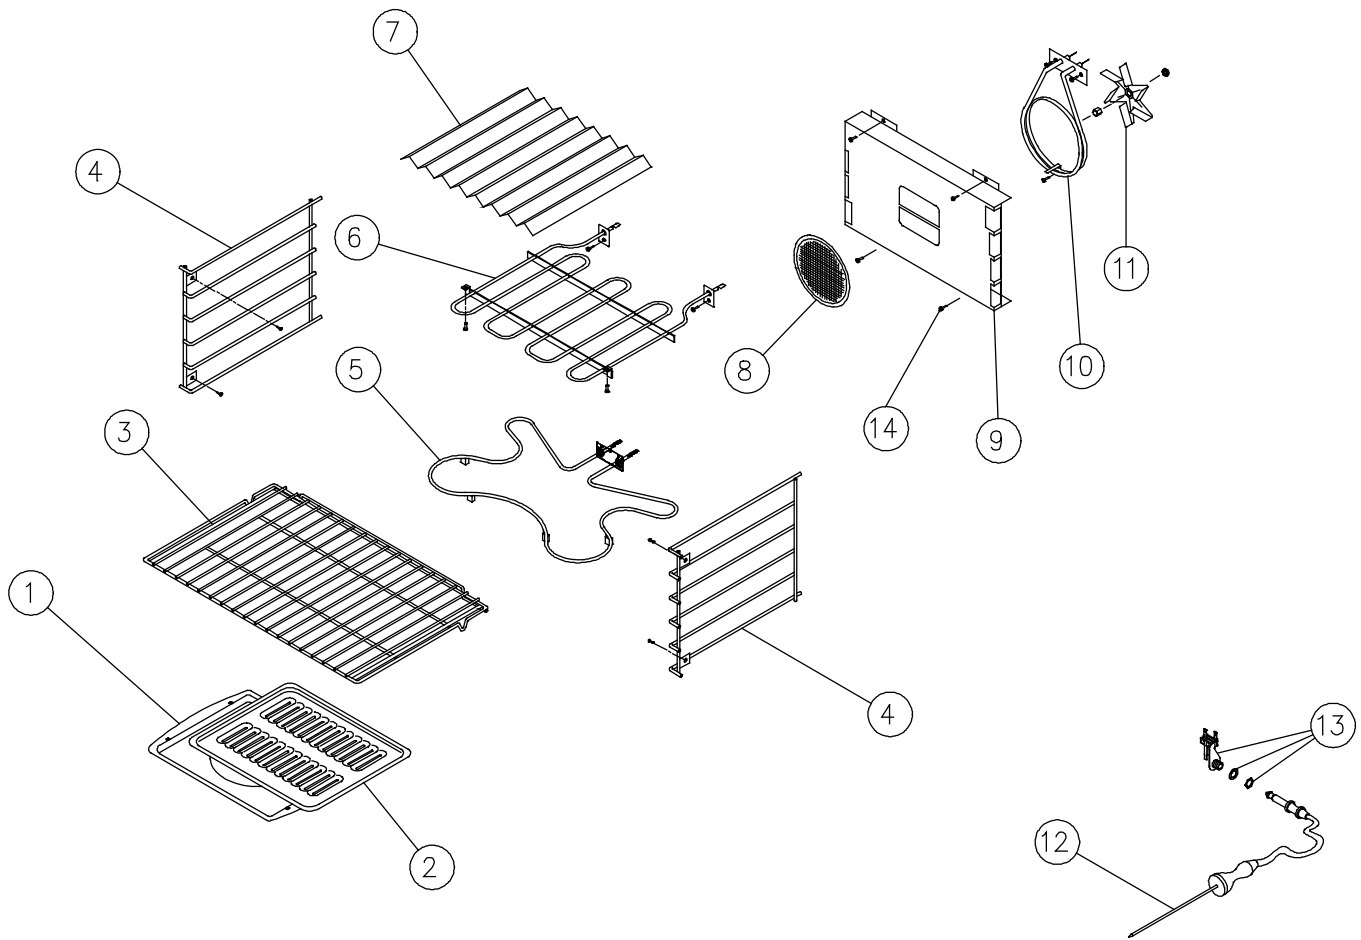

⁵Includes items 1, 4, door bumpers and right /left trim pieces.

ECS1xx Single Oven Case Assembly

Item	ECS127	ECS130	Description
1	82990x ¹	82229x ¹	EXHAUST GRILL
2	26609B ²	26638B ²	CELL INTAKE VENT
	36830B ³	36829B ³	CELL INTAKE VENT
3	27665x ¹	27665x ¹	TRIM POST, LEFT
4	27664x ¹	27664x ¹	TRIM POST, RIGHT
5	86676	86676	BEZEL MOUNTING BRACKET, LEFT
6	86675	86675	BEZEL MOUNTING BRACKET, RIGHT
7	26584	26584	CONDUIT BRACKET
8	27427	26656	EXHAUST DUCT
9	82986	82986	COOLING FAN
10	36283	36283	EXHAUST DIVIDER
11	26580	26658	EXHAUST DUCT COVER
12	26600	26635	TOP COVER REAR
13	27471	27476	BACK COVER
14	26420	26420	CONDUIT
15	83011	83011	SCREW
-	62721	62721	WIRING HARNESS WITH TERMINAL BLOCK (not shown)
-	83555	83555	WASHER, FIBER (not shown)
-	83571	83571	SCREW, EXHAUST, GRILL, SILVER (not shown)
-	83263	83263	SCREW, EXHAUST, GRILL, BLACK (not shown)

¹Specify color B = Black, R = Arctic, S = Stainless
²Single wall ovens before Rev F.
³Single wall ovens Rev F and later.

ECS1xx Single Oven Cell Assembly

Item	ECS127	ECS130	Description
1	27591BP	27592BP	CELL
2	701582 ²	701582 ²	LATCH PLATE
3	82826	82826	SMOKE ELIMINATOR
4	26597	26633	CASE BOTTOM
5	82851	82851	ROLLER HINGE
6	62175 ¹	62175 ¹	HALOGEN LIGHT ASSY ¹
7	62593	62593	SENSOR
8	82647	82647	CONVECTION MOTOR
9	27600	27600	CASE SIDE RIGHT
10	36309	36309	SIDE HEAT SHIELD

¹Order part number 86573 for light bulb alone.

²Must order kit # 701582. Includes latch, latch plate and 6 screws.

ECS1xx Single Oven Components

Item	ECS127	ECS130	Description
1	82107	82107	BROIL PAN
2	82106	82106	BROIL COVER
3	62137	62139	OVEN RACK
	72767	72915	GLIDERACK OVEN RACK
4	82650	82650	SUPPORT, RACK
5	62636	62637	BAKE ELEMENT
6	62723	62723	BROIL ELEMENT
7	36509	36509	BROIL REFLECTOR

Item	ECS127	ECS130	Description
8	82891	82891	FILTER CONVECTION
9	36486BP	36487BP	CONVECTION BAFFLE
10	82377	82377	CONVECTION ELEMENT
11	82651	82651	CONV FAN BLADE
12	62713	62713	MEAT PROBE
13	62714	62714	PROBE SOCKET
14	83534	83534	CELL SCREW