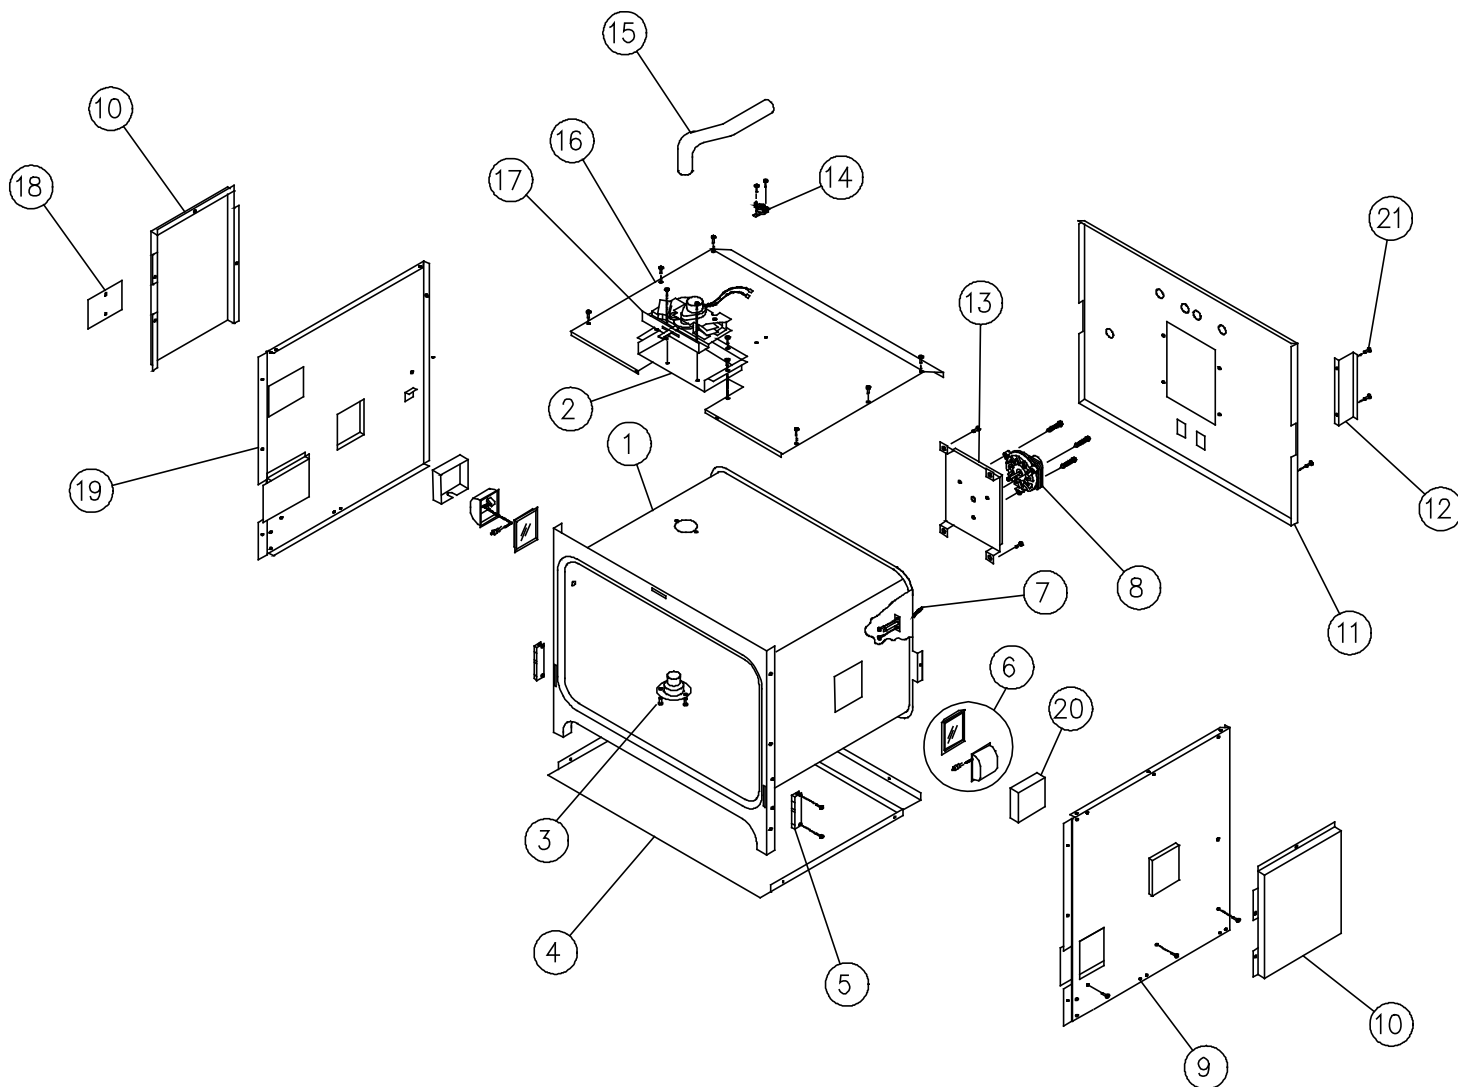

⁵Includes items 1, 4, door bumpers and right /left trim pieces.

ECS1xx Single Oven Case Assembly

Item	ECS127	ECS130	Description
1	82990x ¹	82229x ¹	EXHAUST GRILL
2	26609B ²	26638B ²	CELL INTAKE VENT
	36830B ³	36829B ³	CELL INTAKE VENT
3	27665x ¹	27665x ¹	TRIM POST, LEFT
4	27664x ¹	27664x ¹	TRIM POST, RIGHT
5	86676	86676	BEZEL MOUNTING BRACKET, LEFT
6	86675	86675	BEZEL MOUNTING BRACKET, RIGHT
7	26584	26584	CONDUIT BRACKET
8	27427	26656	EXHAUST DUCT
9	82986	82986	COOLING FAN
10	36283	36283	EXHAUST DIVIDER
11	26580	26658	EXHAUST DUCT COVER
12	26600	26635	TOP COVER REAR
13	27471	27476	BACK COVER
14	26420	26420	CONDUIT
15	83011	83011	SCREW
-	62721	62721	WIRING HARNESS WITH TERMINAL BLOCK (not shown)
-	83555	83555	WASHER, FIBER (not shown)
-	83571	83571	SCREW, EXHAUST, GRILL, SILVER (not shown)
-	83263	83263	SCREW, EXHAUST, GRILL, BLACK (not shown)

¹Specify color B = Black, R = Arctic, S = Stainless
²Single wall ovens before Rev F.
³Single wall ovens Rev F and later.

ECS1xx Single Oven Cell Assembly

Item	ECS127	ECS130	Description
1	27591BP	27592BP	CELL
2	701582 ²	701582 ²	LATCH PLATE
3	82826	82826	SMOKE ELIMINATOR
4	26597	26633	CASE BOTTOM
5	82851	82851	ROLLER HINGE
6	62175 ¹	62175 ¹	HALOGEN LIGHT ASSY ¹
7	62593	62593	SENSOR
8	82647	82647	CONVECTION MOTOR
9	27600	27600	CASE SIDE RIGHT
10	36309	36309	SIDE HEAT SHIELD