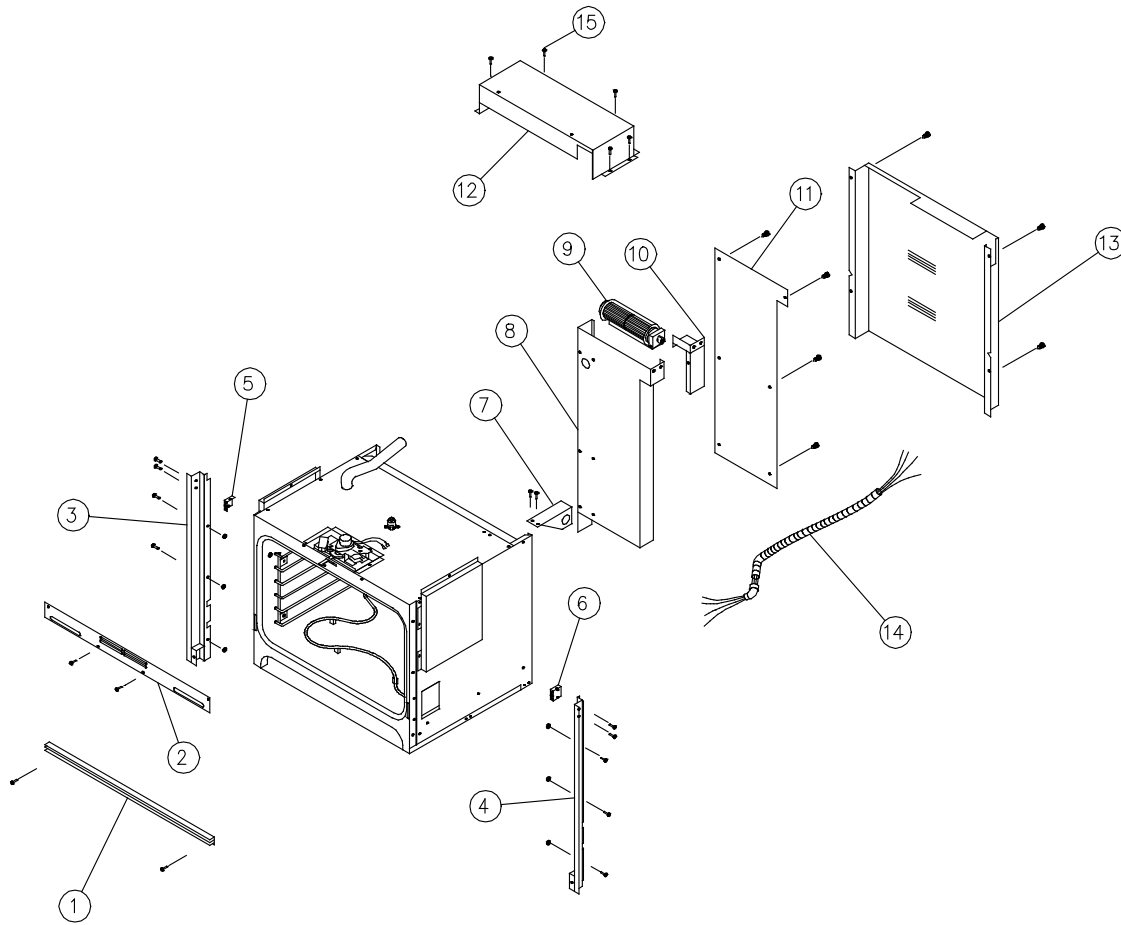

⁵Includes items 1, 4, door bumpers and right /left trim pieces.

ECS1xx Single Oven Case Assembly

Item	ECS127	ECS130	Description
1	82990x ¹	82229x ¹	EXHAUST GRILL
2	26609B ²	26638B ²	CELL INTAKE VENT
	36830B ³	36829B ³	CELL INTAKE VENT
3	27665x ¹	27665x ¹	TRIM POST, LEFT
4	27664x ¹	27664x ¹	TRIM POST, RIGHT
5	86676	86676	BEZEL MOUNTING BRACKET, LEFT
6	86675	86675	BEZEL MOUNTING BRACKET, RIGHT
7	26584	26584	CONDUIT BRACKET
8	27427	26656	EXHAUST DUCT
9	82986	82986	COOLING FAN
10	36283	36283	EXHAUST DIVIDER
11	26580	26658	EXHAUST DUCT COVER
12	26600	26635	TOP COVER REAR
13	27471	27476	BACK COVER
14	26420	26420	CONDUIT
15	83011	83011	SCREW
-	62721	62721	WIRING HARNESS WITH TERMINAL BLOCK (not shown)
-	83555	83555	WASHER, FIBER (not shown)
-	83571	83571	SCREW, EXHAUST, GRILL, SILVER (not shown)
-	83263	83263	SCREW, EXHAUST, GRILL, BLACK (not shown)